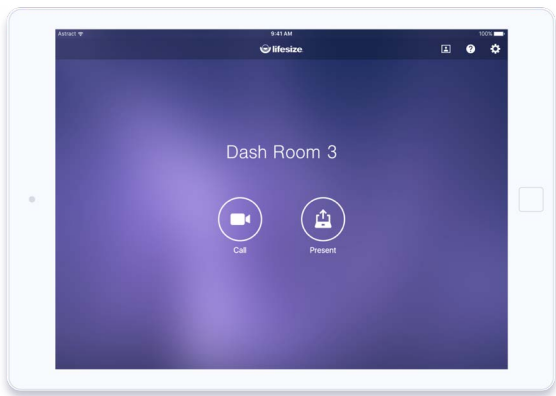

Lifesize Dash™

Start simply, scale effortlessly.

Lifesize Dash™ helps you transform your small, underutilized phone rooms into video-connected, collaboration hotspots so you can deploy modern, cost-effective workspaces in your smallest meeting rooms. This software-based video collaboration solution uses WebRTC technology to enable video, audio and wireless screen sharing on inexpensive Chromebox devices.

Lifesize Room Controller

The Lifesize Room Controller is a tablet application designed to bring touch controls to your mini meeting rooms. Search your company directory, join a meeting, wirelessly share your screen and access in-call controls like mute, add participants and call recording all with the touch of a finger.

Eliminate the clutter of cords and dongles

Perfect for Mini Spaces

Device flexibility comfortably fits your needs in mini spaces

Centrally Managed

Set up, track and manage all in one place

Same Lifesize Experience